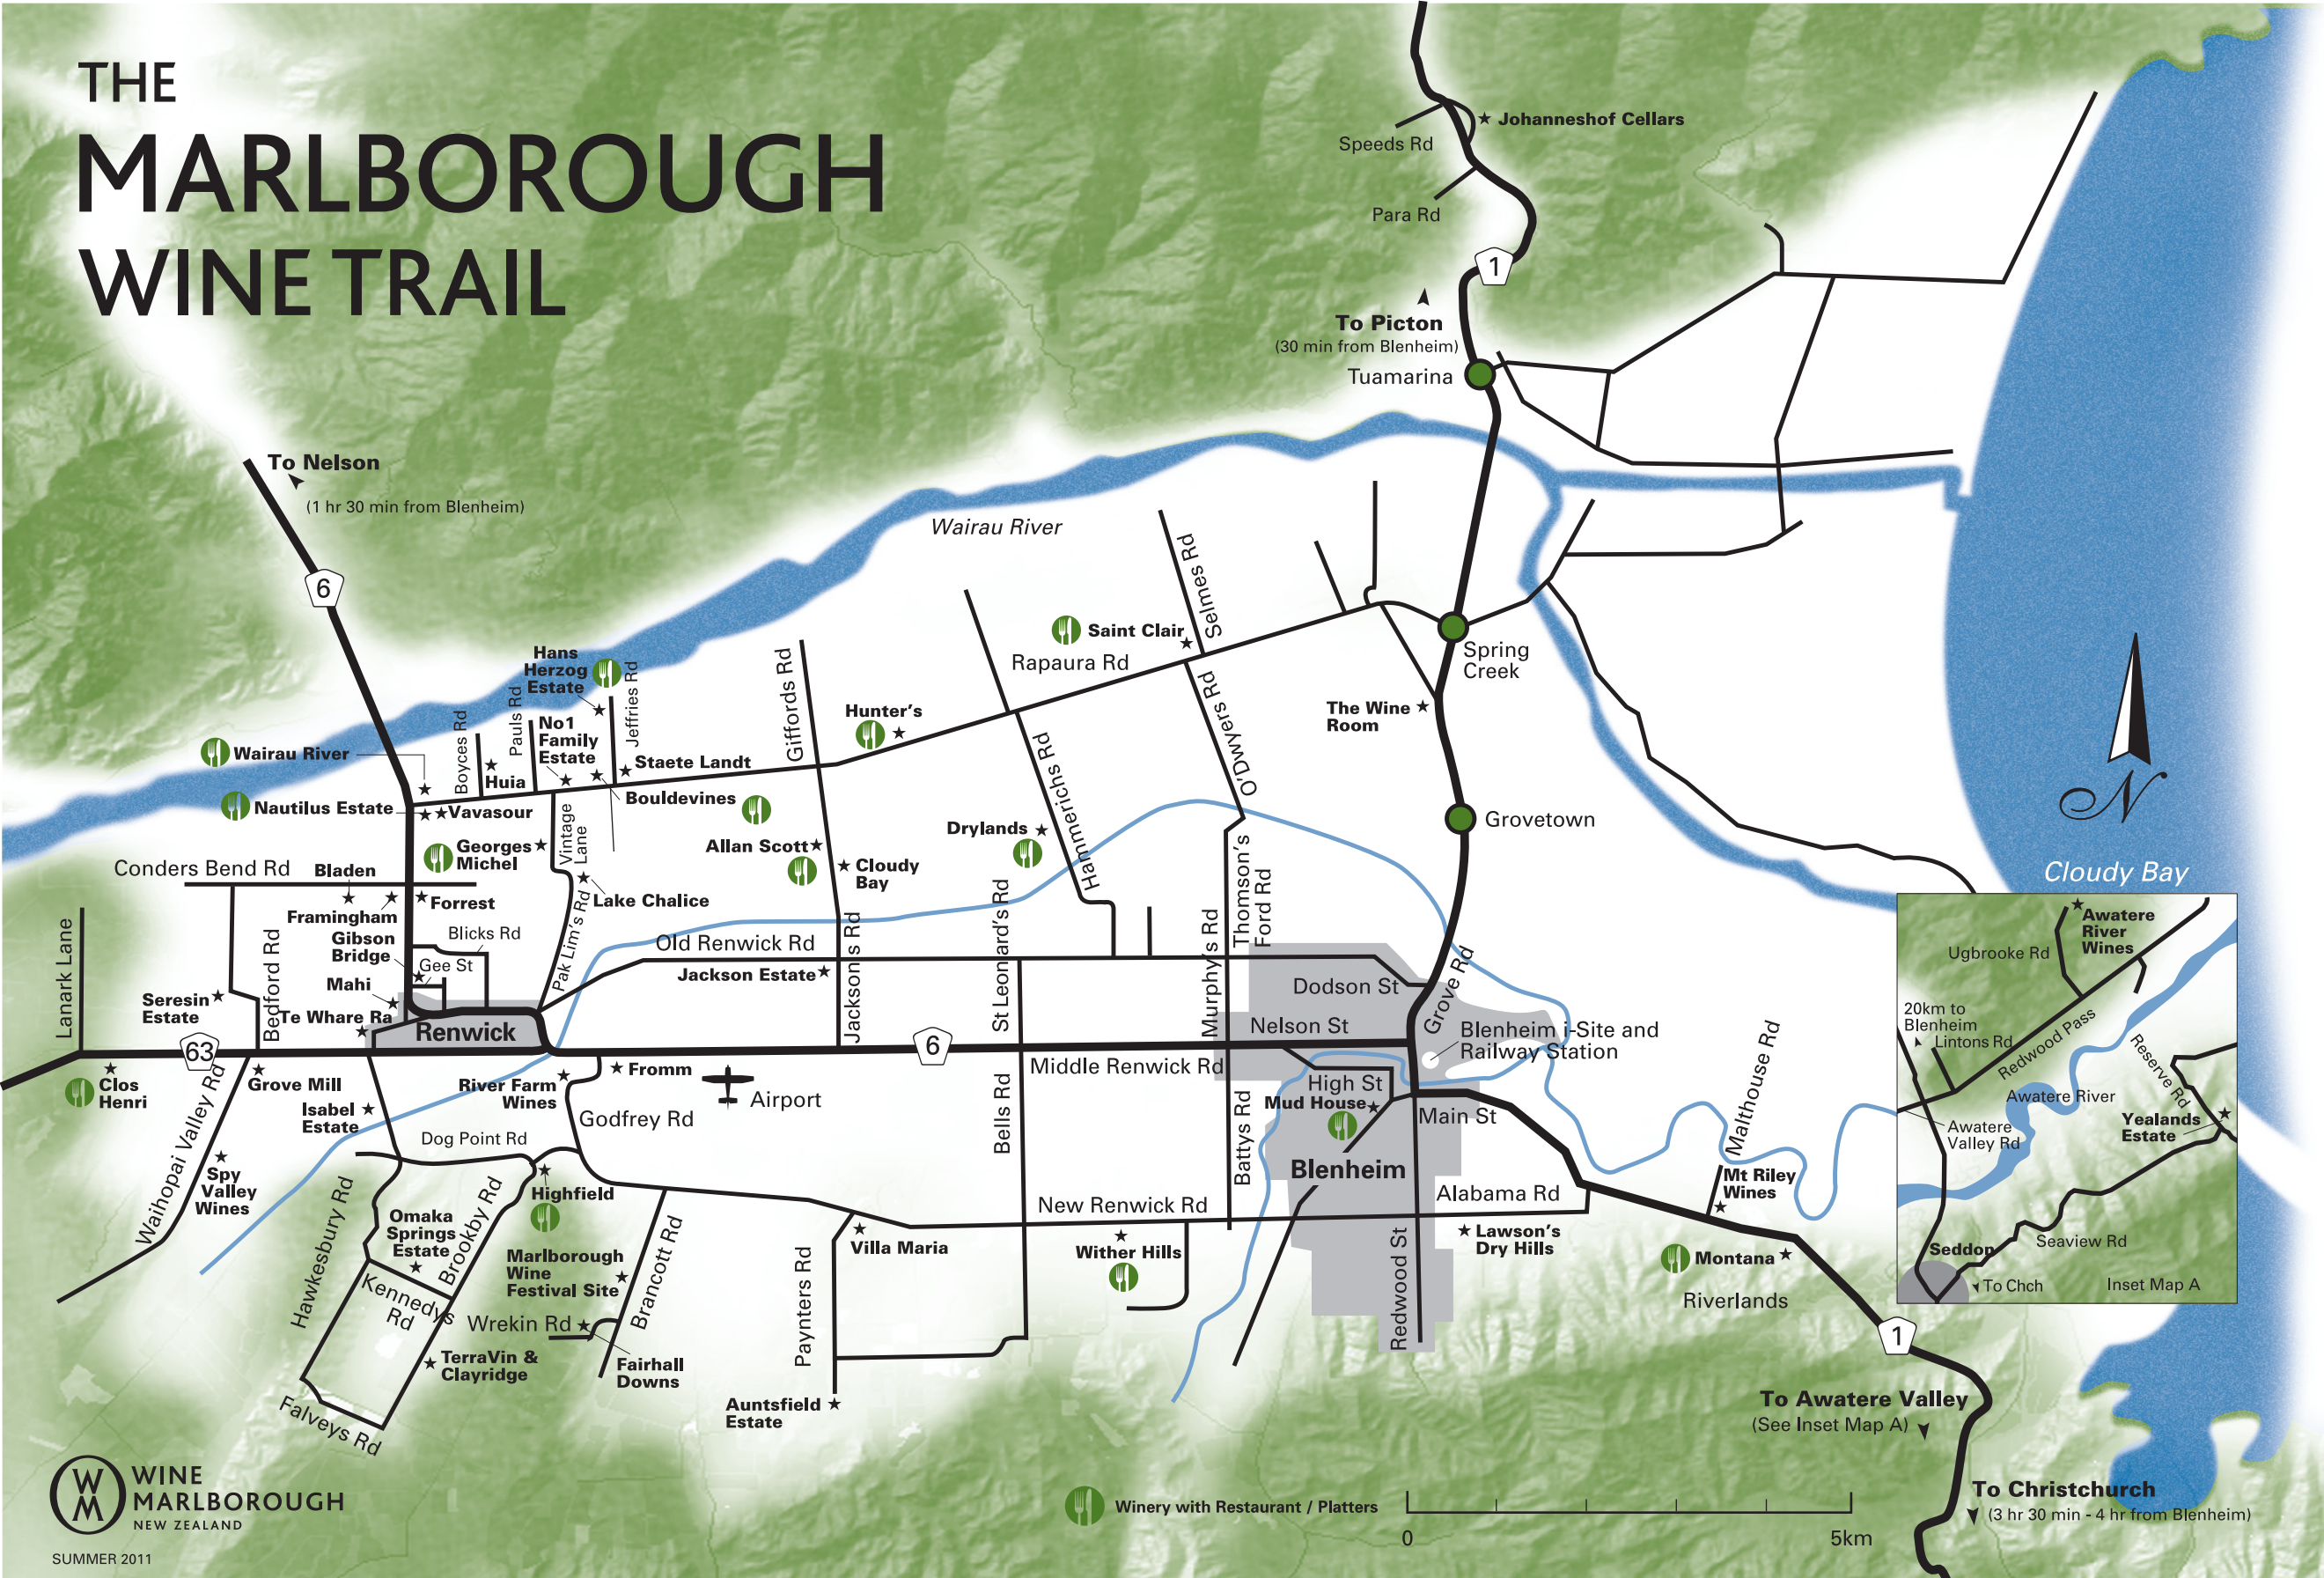

THE MARLBOROUGH WINE TRAIL

WINE MARLBOROUGH
 NEW ZEALAND
 SUMMER 2011